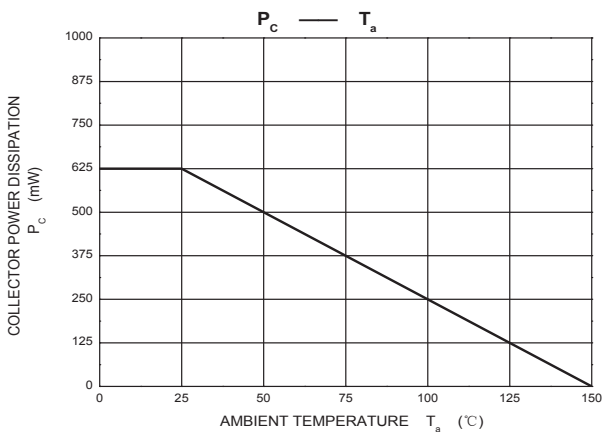

RATINGS AND CHARACTERISTIC CURVES

Typical Characteristics

TO-92 PACKAGE TAPEING DIMENSION

Dimiensions are in millimeter								
A1	A	T	P	P0	P2	F1	F2	W
4.5	4.5	3.5	12.7	12.7	6.35	2.5	2.5	18.0
W0	W1	W2	H	H0	D0	t1	t2	ΔP
6.0	9.0	1.0 MAX.	19.0	16.0	4.0	0.4	0.2	0