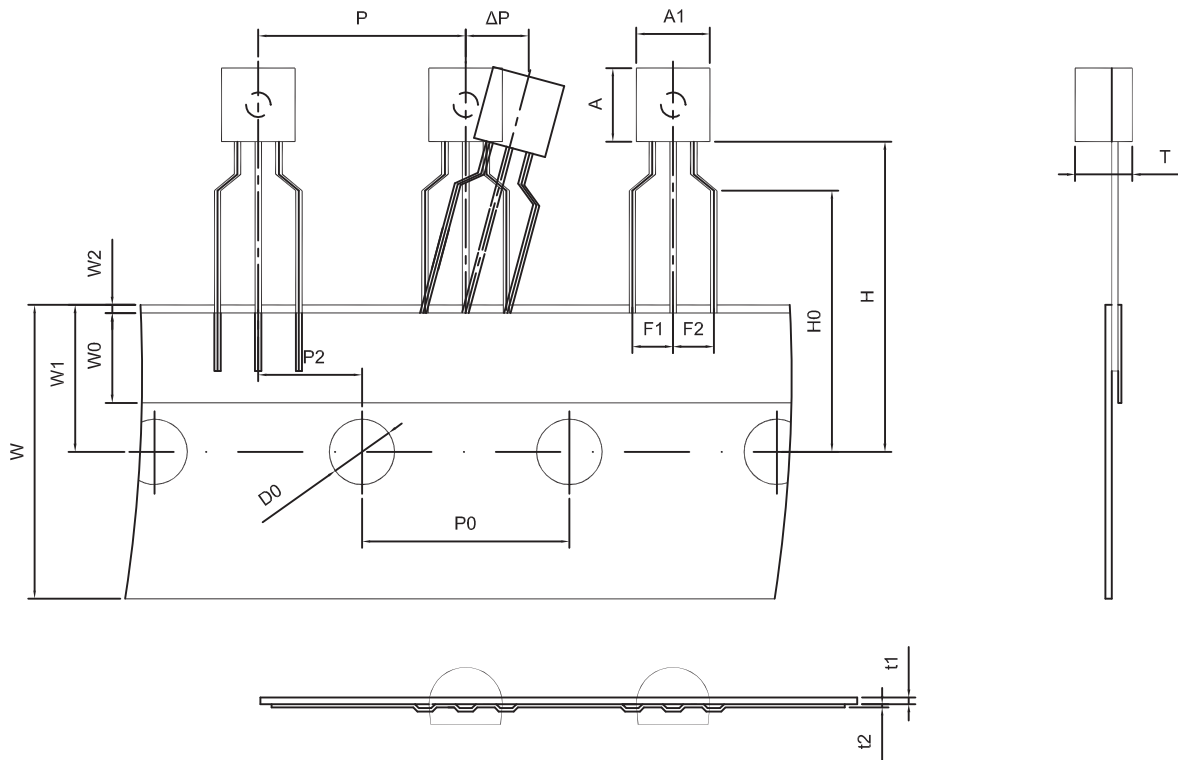

RATINGS AND CHARACTERISTIC CURVES

Typical Characteristics

TO-92 PACKAGE TAPEING DIMENSION

Dimiensions are in millimeter								
A1	A	T	P	P0	P2	F1	F2	W
4.5	4.5	3.5	12.7	12.7	6.35	2.5	2.5	18.0
W0	W1	W2	H	H0	D0	t1	t2	ΔP
6.0	9.0	1.0 MAX.	19.0	16.0	4.0	0.4	0.2	0

Package	Box	Box Size(mm)	Carton	Carton Size(mm)
TO-92	2000 pcs	333×162×43	20,000 pcs	350×340×250