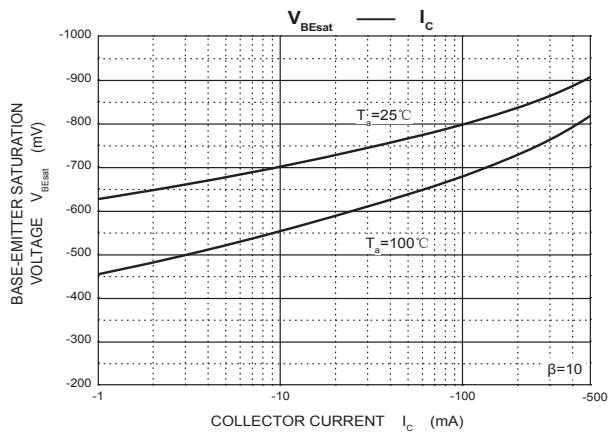

RATINGS AND CHARACTERISTIC CURVES

Typical Characteristics

TO-92 PACKAGE TAPEING DIMENSION

Dimiensions are in millimeter								
A1	A	T	P	P0	P2	F1	F2	W
4.5	4.5	3.5	12.7	12.7	6.35	2.5	2.5	18.0
W0	W1	W2	H	H0	D0	t1	t2	ΔP
6.0	9.0	1.0 MAX.	19.0	16.0	4.0	0.4	0.2	0

Package	Box	Box Size(mm)	Carton	Carton Size(mm)
TO-92	2000 pcs	333×162×43	20,000 pcs	350×340×250