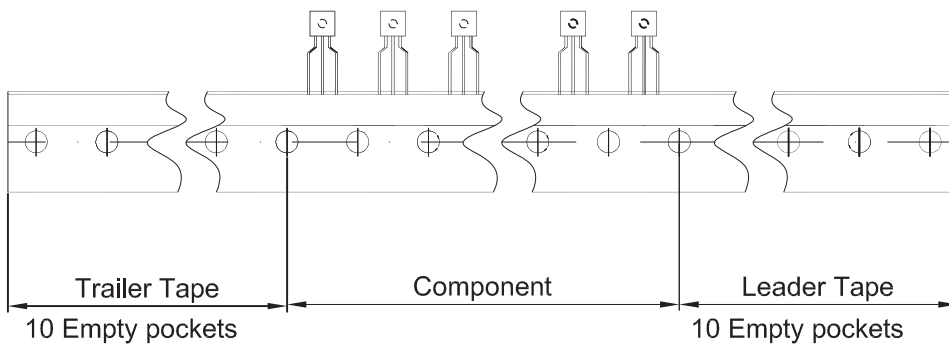

RATINGS AND CHARACTERISTIC CURVES

Typical Characteristics

TO-92 PACKAGE TAPEING DIMENSION

Dimiensions are in millimeter								
A1	A	T	P	P0	P2	F1	F2	W
4.5	4.5	3.5	12.7	12.7	6.35	2.5	2.5	18.0
W0	W1	W2	H	H0	D0	t1	t2	ΔP
6.0	9.0	1.0 MAX.	19.0	16.0	4.0	0.4	0.2	0

Package	Box	Box Size(mm)	Carton	Carton Size(mm)
TO-92	2000 pcs	333×162×43	20,000 pcs	350×340×250