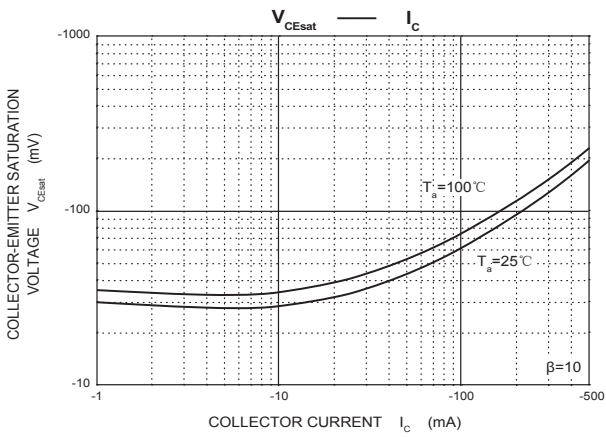

RATINGS AND CHARACTERISTIC CURVES

Typical Characteristics

TO-92 PACKAGE TAPEING DIMENSION

Dimiensions are in millimeter								
A1	A	T	P	P0	P2	F1	F2	W
4.5	4.5	3.5	12.7	12.7	6.35	2.5	2.5	18.0
W0	W1	W2	H	H0	D0	t1	t2	ΔP
6.0	9.0	1.0 MAX.	19.0	16.0	4.0	0.4	0.2	0

Package	Box	Box Size(mm)	Carton	Carton Size(mm)
TO-92	2000 pcs	333×162×43	20,000 pcs	350×340×250