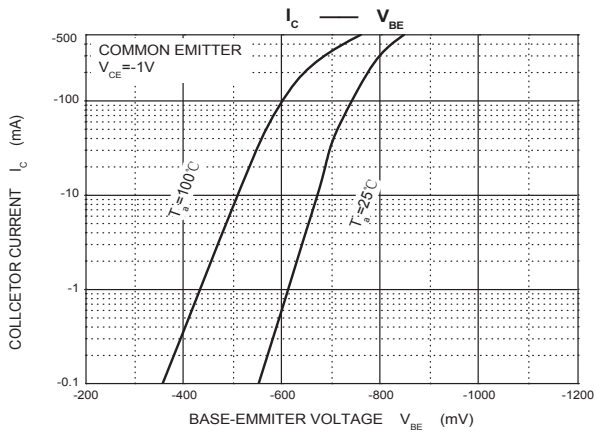

RATINGS AND CHARACTERISTIC CURVES

Typical Characteristics

TO-92 PACKAGE TAPEING DIMENSION

Dimiensions are in millimeter								
A1	A	T	P	P0	P2	F1	F2	W
4.5	4.5	3.5	12.7	12.7	6.35	2.5	2.5	18.0
W0	W1	W2	H	H0	D0	t1	t2	ΔP
6.0	9.0	1.0 MAX.	19.0	16.0	4.0	0.4	0.2	0