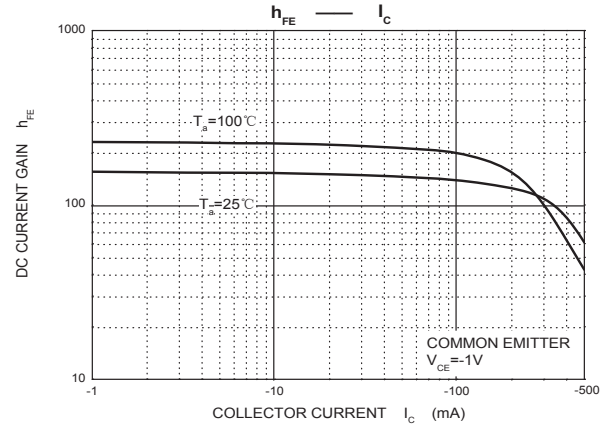

RATINGS AND CHARACTERISTIC CURVES

Typical Characteristics

TO-92 PACKAGE TAPEING DIMENSION

Dimiensions are in millimeter								
A1	A	T	P	P0	P2	F1	F2	W
4.5	4.5	3.5	12.7	12.7	6.35	2.5	2.5	18.0
W0	W1	W2	H	H0	D0	t1	t2	ΔP
6.0	9.0	1.0 MAX.	19.0	16.0	4.0	0.4	0.2	0

Package	Box	Box Size(mm)	Carton	Carton Size(mm)
TO-92	2000 pcs	333×162×43	20,000 pcs	350×340×250