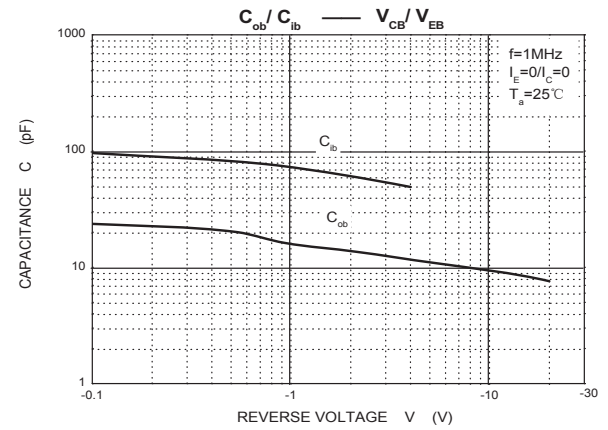

RATINGS AND CHARACTERISTIC CURVES

Typical Characteristics

TO-92 PACKAGE TAPEING DIMENSION

Dimiensions are in millimeter								
A1	A	T	P	P0	P2	F1	F2	W
4.5	4.5	3.5	12.7	12.7	6.35	2.5	2.5	18.0
W0	W1	W2	H	H0	D0	t1	t2	ΔP
6.0	9.0	1.0 MAX.	19.0	16.0	4.0	0.4	0.2	0