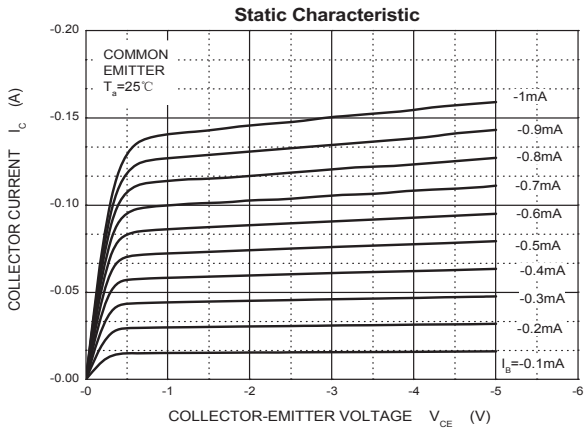

RATINGS AND CHARACTERISTIC CURVES

Typical Characteristics

TO-92 PACKAGE TAPEING DIMENSION

Dimiensions are in millimeter								
A1	A	T	P	P0	P2	F1	F2	W
4.5	4.5	3.5	12.7	12.7	6.35	2.5	2.5	18.0
W0	W1	W2	H	H0	D0	t1	t2	ΔP
6.0	9.0	1.0 MAX.	19.0	16.0	4.0	0.4	0.2	0